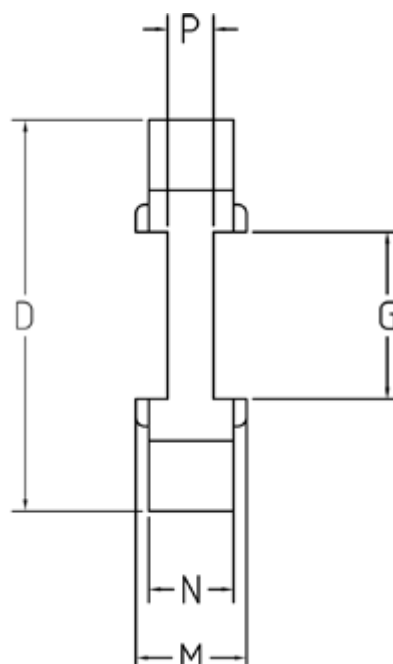

Data Sheet

Article number: 333501904

Description: Element Klonex ES 28/38
Blue spider 80Sh A

Measures

D = 40
G = 18
M = 16
N = 12
P = 3.5